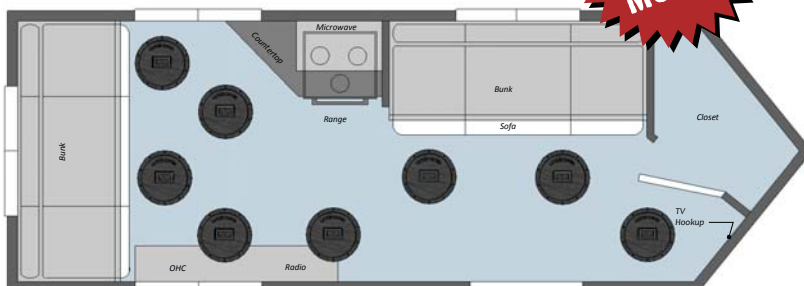

Add-On Interior Features

- Rubber floor
- Awning
- Camera jack
- Extra cabinets
- 12 Volt TV

LOADED MODEL