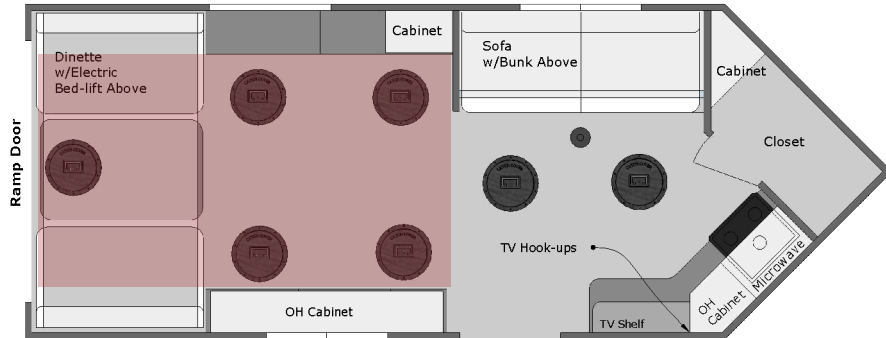

STANDARD FEATURES:

- NATM & RVIA Certified
- All aluminum construction
- Rubber flooring
- 72" x 80" Ramp door
- Ramp Door loading lights
- 4 Floor tie downs
- Home quality windows w/ black curtains
- Cypress T&G on walls & ceilings w/ premium lacquer finish
- Forced air furnace 25K BTU
- 3 Burner range & hood vent
- Microwave
- 30 Amp power center w/ 25' cord
- Sealed vented battery box w/ deep cycle battery
- Battery disconnect switch
- LED interior and exterior lighting
- USB charging ports
- Exterior satellite/cable hook-up
- Roof mounted digital TV antenna
- TV hook-ups w/ amplified signal booster
- AM/FM Bluetooth stereo system w/ 4 ceiling speakers
- LP/CO & smoke detector
- Fire extinguisher
- 2- 30lb Propane tanks w/ cover
- Auto-changeover LP regulator
- Rear observation/backup camera ready
- Happi Jac bed lift - 40"
- Electric brakes

120" x 68" Cargo Space