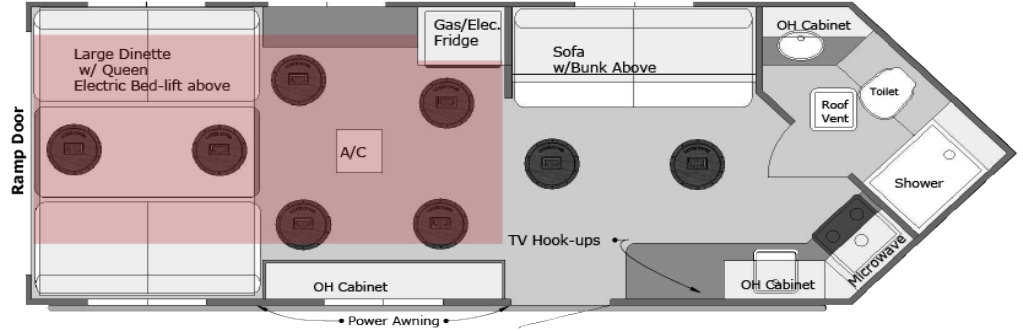

## SPECIFICATIONS:

- Size: 8' x 21'
- Sleeps: 5 to 10
- Holes: 8
- Windows: 5
- GVWR (lbs): 7,000
- Total House Weight (lbs): 5,100
- Carrying Capacity (lbs): 1,900
- Brakes: Yes
- Axles / Lift System: 2/Hydraulic

120" (Up to 146") x 58" (Up to 68") Cargo Space

## STANDARD FEATURES (CONT.): INTERIOR UPGRADES (CONT.):

- Summer Package
  - A/C
  - Awning (21') w/ LED Light Strip
  - 110V Exterior Outlet
  - RV Screen Door (Includes Screen & Door)
  - Roof Vent/Fan in Bathroom
- Bathroom Package
  - Flush Toilet
  - Vanity w/ Sink
  - Shower
  - Hot Water Heater (6 gal.)
  - Fresh Water Tank (12 gal.)
  - Black Waste Tank (10 gal.)
  - Gray Waste Tank (10 gal.)
  - Tank Level Monitor
- Kitchen Package
  - Gas/Electric Fridge
  - Kitchen Sink