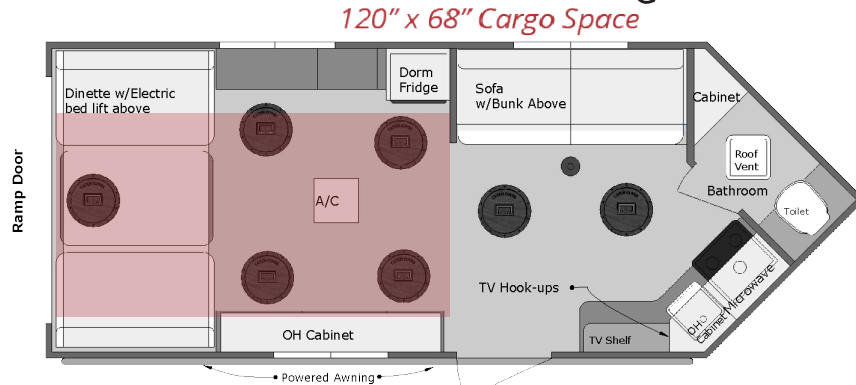

STANDARD FEATURES:

- NATM & RVIA Certified
- All aluminum construction
- Rubber flooring
- 72" x 80" Ramp door
- Ramp door loading lights
- 4 Floor tie downs
- Home quality windows w/ black curtains
- Cypress T&G on walls & ceilings w/ premium lacquer finish
- Forced air furnace 25K BTU
- 3 Burner range & hood vent
- Microwave
- 30 Amp power center w/ 25' cord
- Sealed vented battery box w/ deep cycle battery
- Battery disconnect switch
- LED interior and exterior lighting
- USB charging ports
- Exterior satellite/cable hook-up
- Roof mounted digital TV antenna
- TV hook-ups w/ amplified signal booster
- AM/FM Bluetooth stereo system w/ 4 ceiling speakers
- LP/CO & smoke detector
- Fire extinguisher
- 2- 30lb Propane tanks w/ cover
- Auto-changeover LP regulator
- Rear observation/backup camera ready
- Happi Jac bed lift - 40"
- Electric brakes