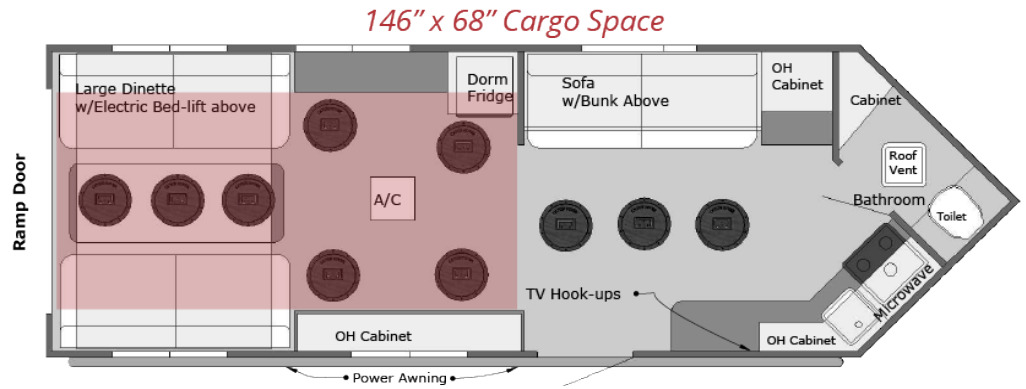

T821HD-PKH

SPECIFICATIONS:

- Size: 8' x 21'
- Sleeps: 5 to 10
- Holes: 10
- Windows: 5
- GVWR (lbs): 7,000
- Total House Weight (lbs): 5,000
- Carrying Capacity (lbs): 2,000
- Brakes: Yes
- Axles / Lift System: 2/Hydraulic

STANDARD FEATURES:

- NATM & RVIA Certified
- All Aluminum Construction
- Rubber Flooring
- 72" x 80" Ramp Door
- Ramp Door Loading Lights
- 4 Floor Tie Downs
- Home Quality Windows w/ Black Curtains
- Cedar T&G On Walls & Ceilings w/ Premium Lacquer Finish
- Forced Air Furnace 25K BTU
- 3 Burner Range & Hood Vent
- Microwave
- 30 Amp Power Center w/ 25' Cord
- Sealed Vented Battery Box w/ Deep Cycle Battery
- Battery Disconnect Switch
- LED Interior and Exterior Lighting
- USB Charging Ports
- Exterior Satellite/Cable Hook-Up
- Roof Mounted Digital TV Antenna
- TV Hook-Ups w/ Amplified Signal Booster
- AM/FM Bluetooth Stereo System w/ 4 Ceiling Speakers
- LP/CO & Smoke Detector
- Fire Extinguisher
- 2- 30lb Propane Tanks w/ Cover
- Auto-Changeover LP Regulator
- Rear Observation/Backup Camera Ready
- Happi Jac Bed Lift - Queen
- Electric Brakes
- HD Winches

STANDARD FEATURES (CONT.):

- Summer Package
 - A/C
 - Awning (21') w/ LED Light Strip
 - 110V Exterior Outlet
 - RV Screen Door (Includes Screen & Door)
 - Roof Vent/Fan in Bathroom
- Bathroom Package
 - Flush Toilet
 - Hot Water Heater (6 gal.)
 - Fresh Water Tank (12 gal.)
 - Black Waste Tank (10 gal.)
 - Tank Level Monitor
- Kitchen Package
 - 110V Dorm Fridge
 - Kitchen Sink